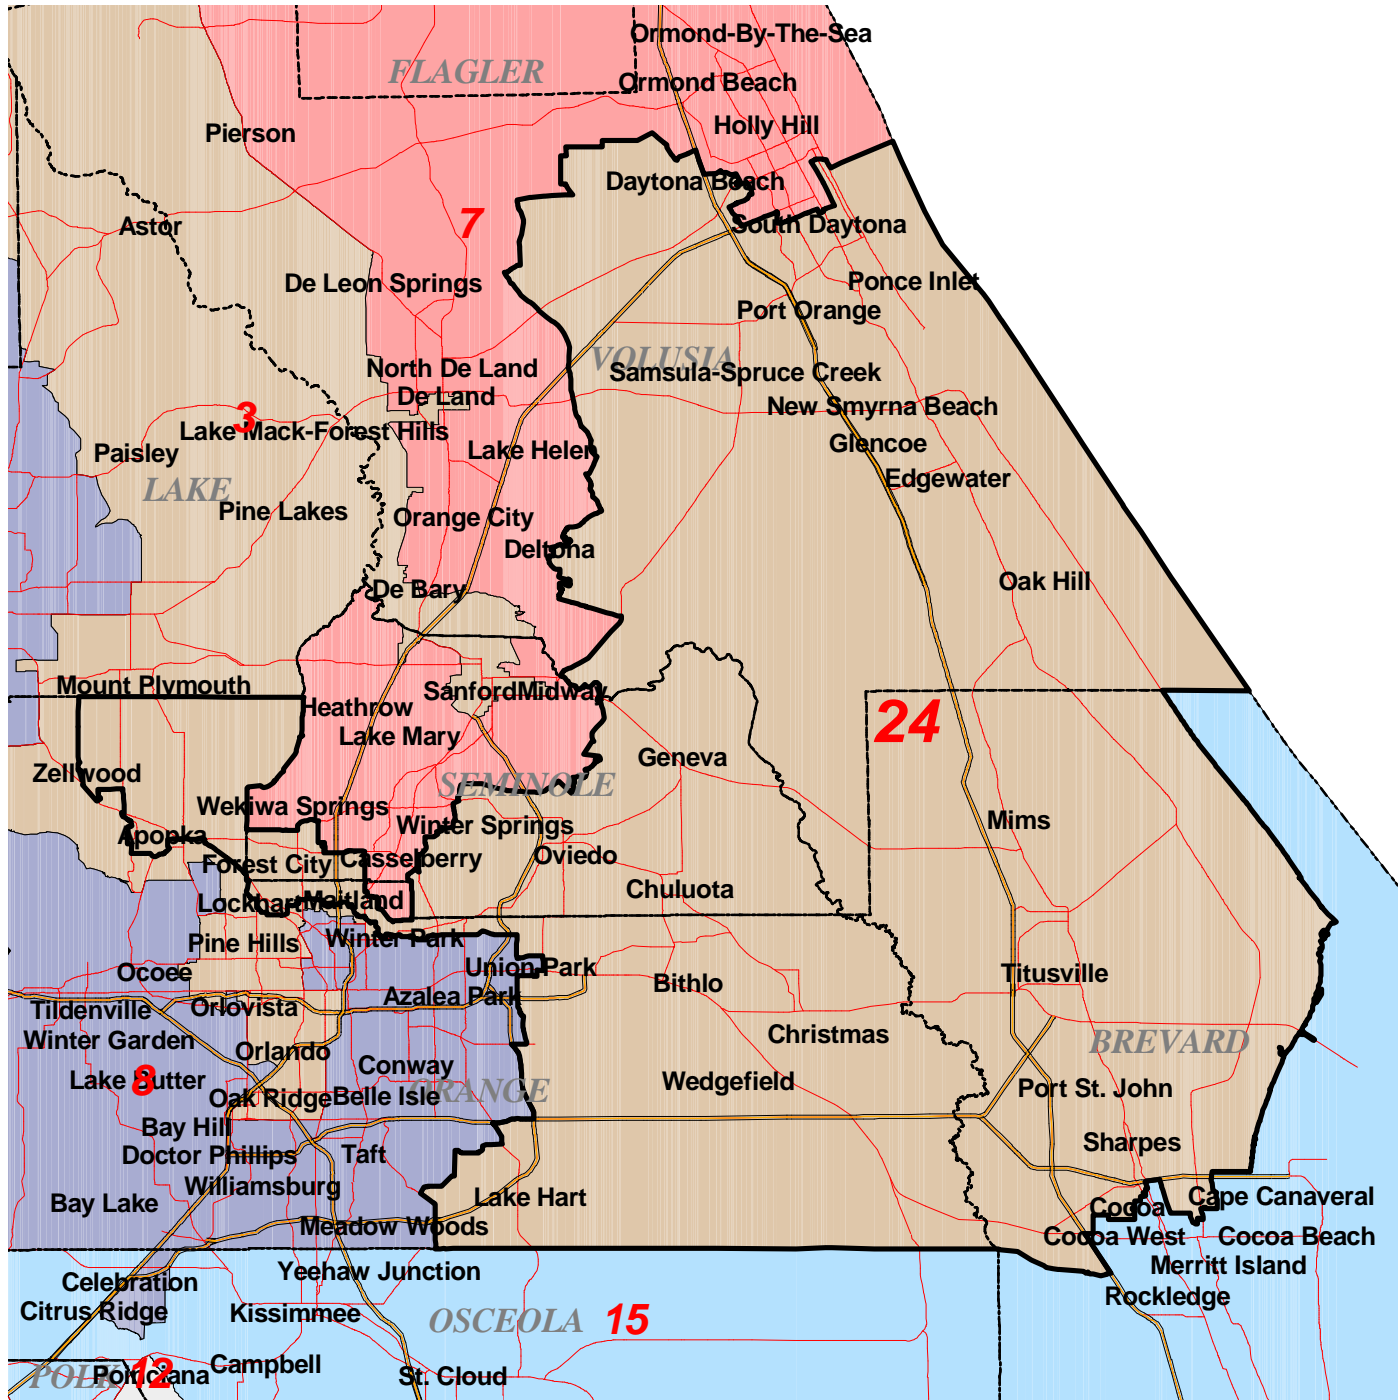

H1993 (2002 Congress), District 24

18 District Number
 --- County Boundary
 --- Expressways
 --- Arterials

House Redistricting Committee
 House Office Building 203
 Tallahassee, FL 32399
 850-488-3928
 3/27/2002